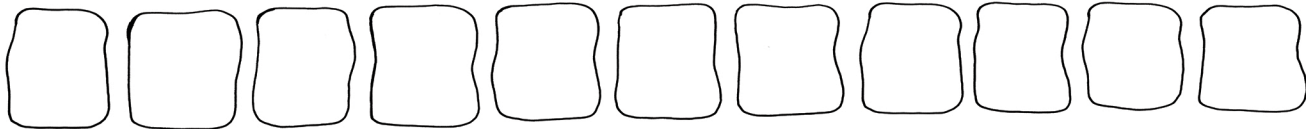

Live in Color

Gelly Roll Pens

Gelly Roll Classic™

archival • waterproof • lightfast • light paper

06 Fine Point; 6 colors: Black, Blue, Red, Purple, Royal Blue, Pink

08 Medium Point; 11 colors: Black, Blue, Red, Green, Brown, Purple, Orange, Royal Blue, Pink, Burgundy, White*