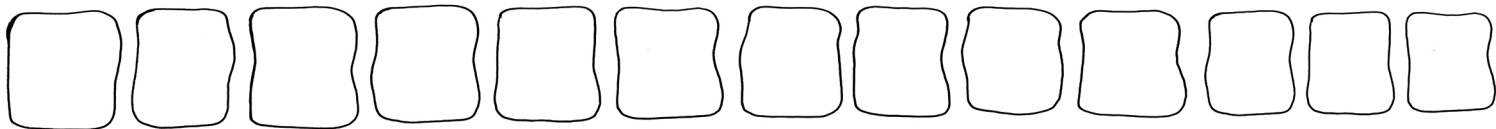

Gelly Roll Stardust®

archival • waterproof • lightfast • light/dark paper

13 colors: Golden-star, Copper-star, Red-star, Pink-star, Rose-star, Purple-star, Sky-star, Lime-star, Green-star, Blue-star, Marine-star, Silver-star, Clear