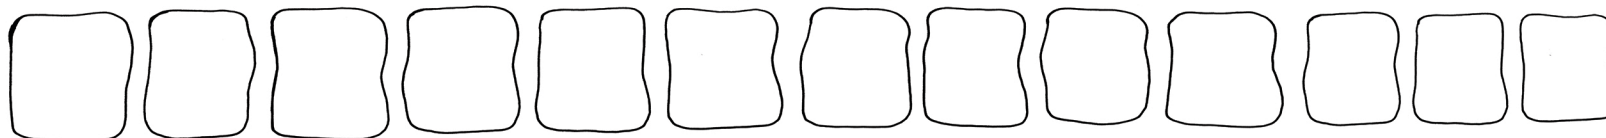

Live in Color

Gelly Roll Pens

Gelly Roll Metallic™

archival • waterproof • lightfast • light/dark paper

14 colors: Gold, Silver, Red, Pink, Purple, Emerald, Green, Blue, Sepia, Burgundy, Hunter Green, Blue-Black, Black, Copper

Gelly Roll Stardust®

archival • waterproof • lightfast • light/dark paper

13 colors: Golden-star, Copper-star, Red-star, Pink-star, Rose-star, Purple-star, Sky-star, Lime-star, Green-star, Blue-star, Marine-star, Silver-star, Clear